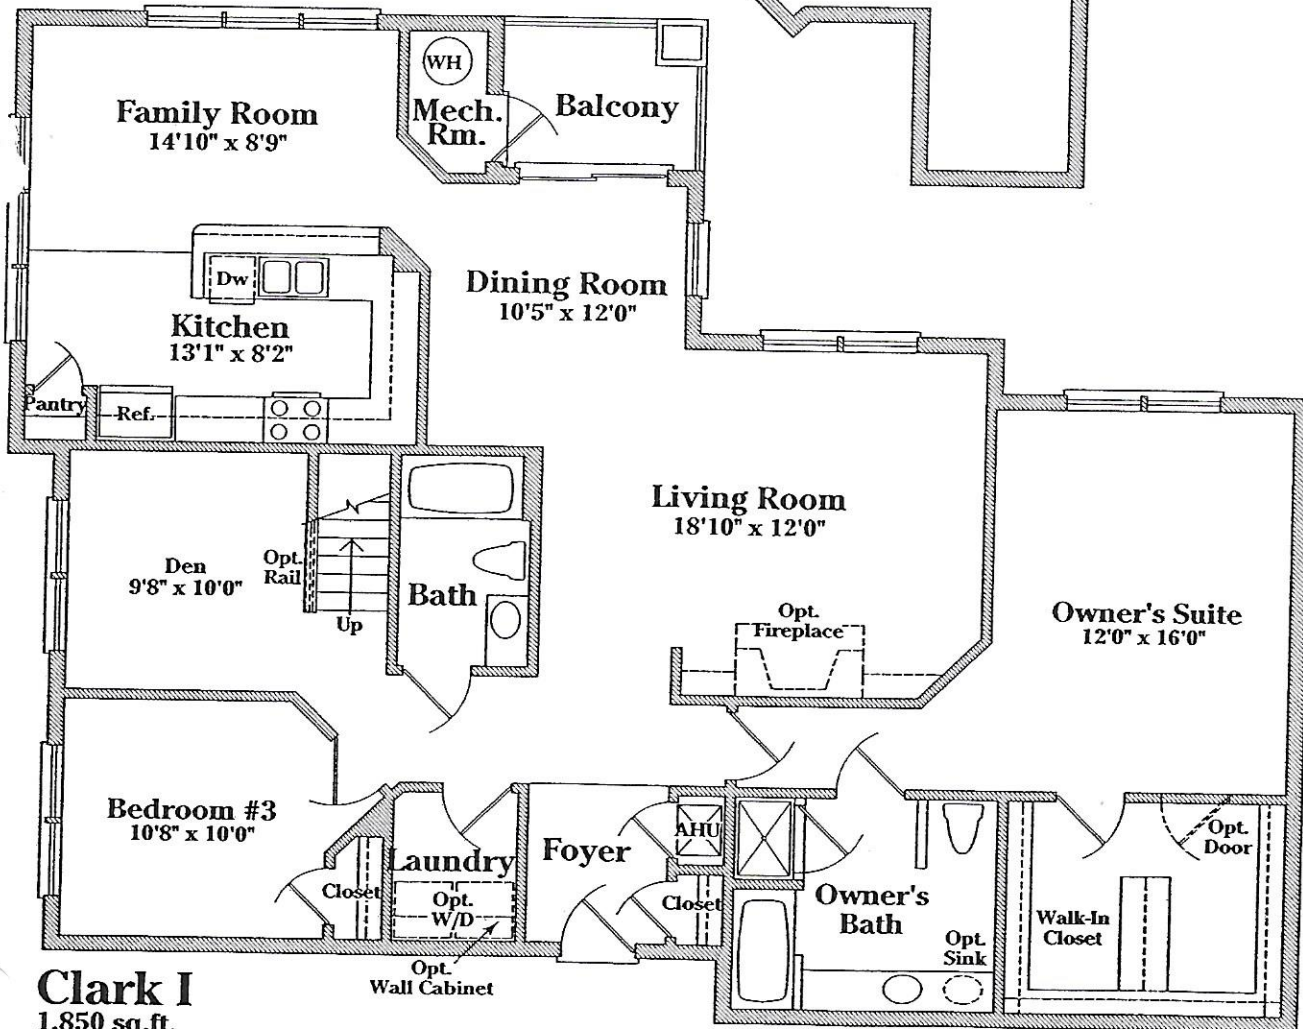

Floorplans subject to change.
Approximate dimensions.

Clark I
1,850 sq.ft.

0023